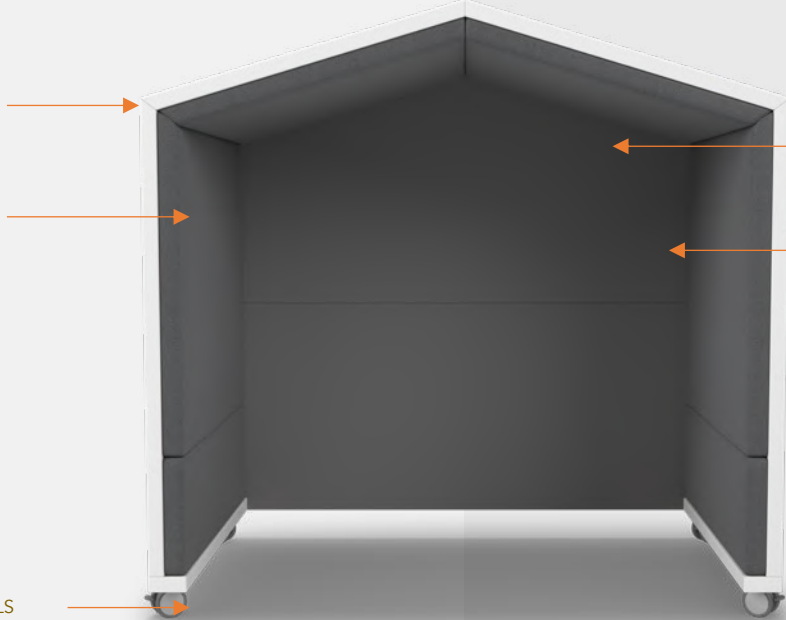

NOOK SHELTER

PITCHED ROOF
ADDS SAFETY & PROTECTION
IMPROVES INTIMACY & PRIVACY

ACOUSTIC UPHOLSTERY
FOR A QUIET ENVIRONMENT
WITHOUT ISOLATING USERS

MODULAR PARTS
EASY TO CHANGE & REPLACE
ADDS FLEXIBILITY & LONG-LIFE

FULLY MOBILE
ON HEAVY-DUTY LOCKABLE WHEELS

USER CONTROLLED LIGHTING
RGB LED. ENHANCES MOOD AND
IMPROVES BRAIN PROCESSING POWER

REMOVABLE UPPER WALL
FOR GREATER OPENNESS &
PLACEMENT AGAINST WINDOWS

INTEGRATED POWER & USB
REMOVES EMPTY-BATTERY ANXIETY

AVAILABLE IN A RANGE OF FINISHES
OAK WHITE GREY BLACK